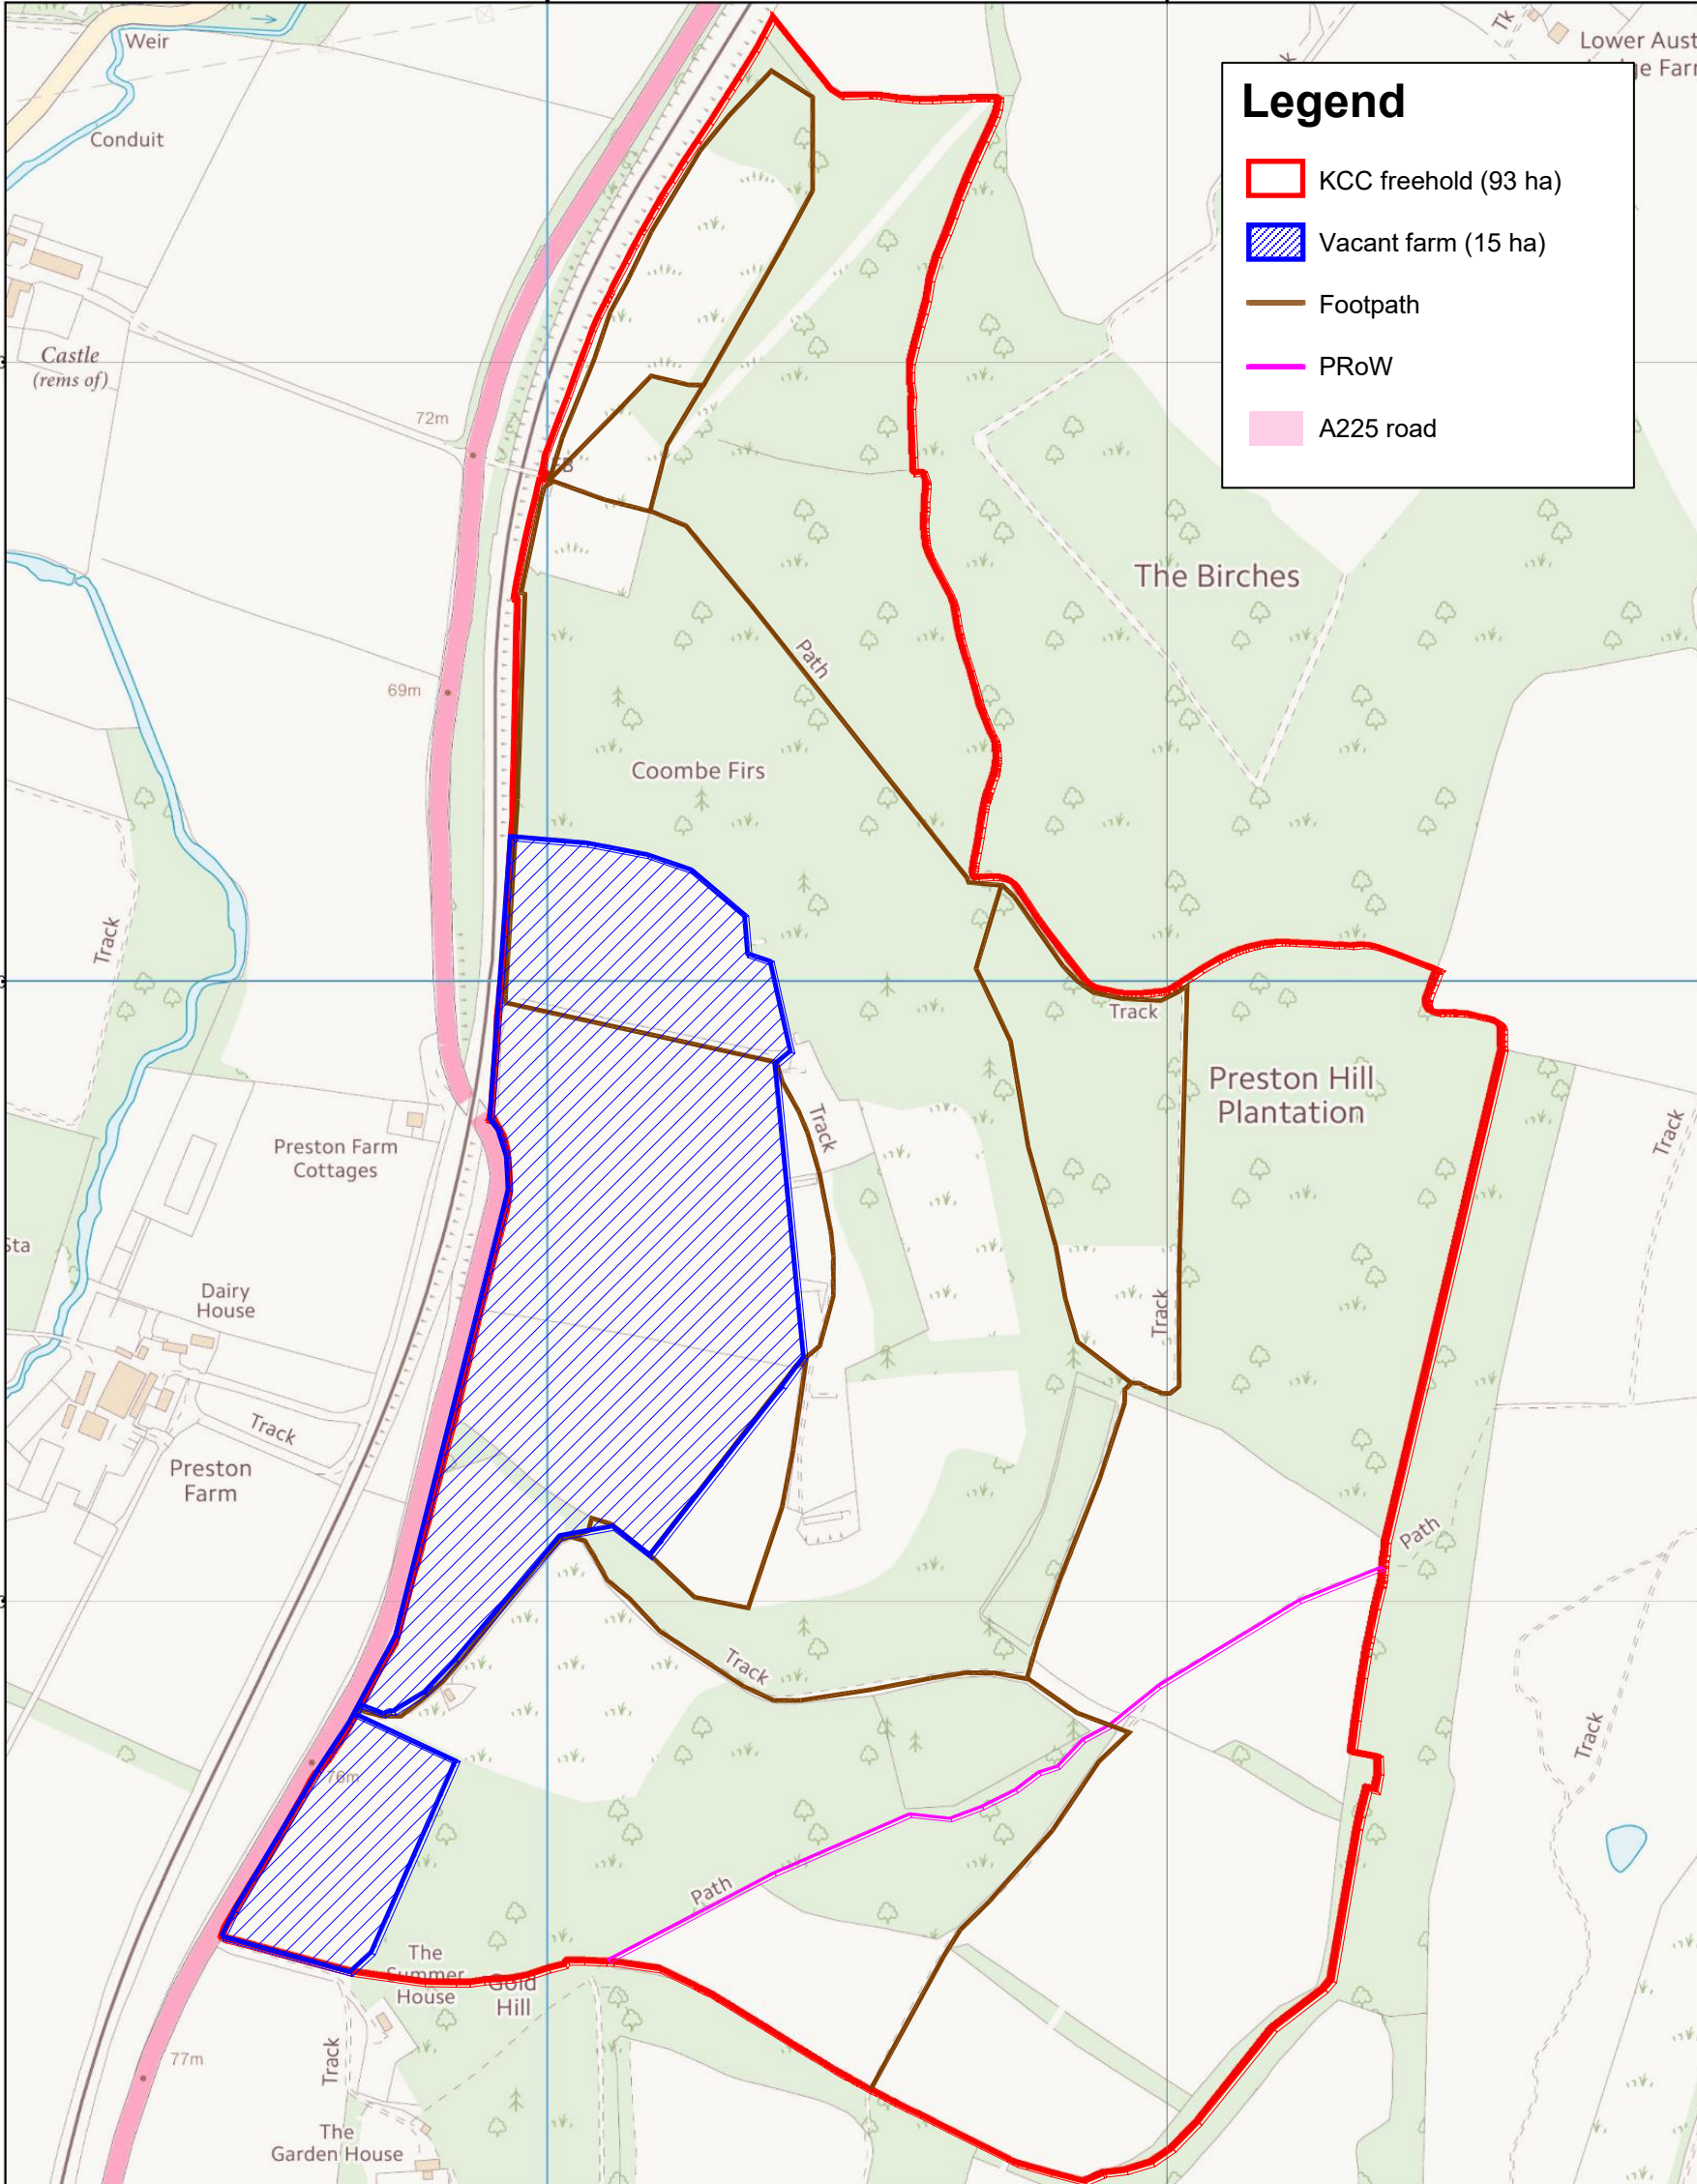

553000

553500

163500

163500

163000

163000

162500

162500

553000

553500

Legend

- KCC freehold (93 ha)
- Vacant farm (15 ha)
- Footpath
- PRow
- A225 road

PRESTON HILL COUNTRY PARK
SHOREHAM ROAD
SHOREHAM
SEVENOAKS

UPRN 54730100

PROPERTY AND
INFRASTRUCTURE SUPPORT
County Hall, Maidstone
Kent ME14 1XQ
Tel:08458 247247

Drawn By
JTN

Date
JUL 2015

Drawing No.
TQ5262/1E